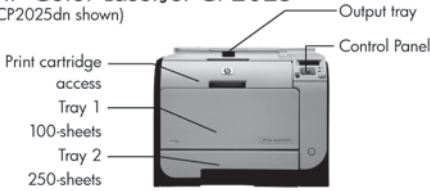

Model specifications and schematic (continued)

	CP2025n (CB494A)	CP2025dn (CB495A)	CP2025x (CB496A)
Weight	50.0 lb	52.7 lb	61.3 lb
Shipping Dimensions	23.62 x 19.68 x 18.85 in	23.62 x 19.68 x 20.27 in	23.62 x 19.68 x 28.81 in
Shipping Weight	58 lb	62 lb	71.7 lb

¹ Exact speed varies depending on the system configuration, software application and document complexity.

HP Color LaserJet CP2025

(CP2025dn shown)

Front view